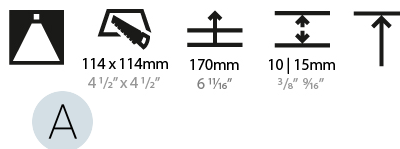

GENERAL

Series: Bioniq
Subseries: Bioniq Square Deep Comfort
Brand: Prolicht
Division: Architectural
Mounting Type: Recessed
Mounting Location: Ceiling
Subcategory: Downlight

PHYSICAL

Shape: Square
Length (mm): 119
Length (in): 4 11/16
Width (mm): 119
Width (in): 4 11/16
Depth (mm): 150
Depth (in): 5 7/8
Ceiling Thickness (mm): 10 / 12.5 / 15
Ceiling Thickness (in): 3/8 or 1/2 or 9/16
Min. Recessing Depth (mm): 170
Min. Recessing Depth (in): 6 11/16
Light Distribution: Downlight
Weight (kg): 0.656
Weight (lbs): 1.45
Fixture Finish: SSR / BKV / CWI / CRY / HAB / LAG / UFT / ITA / RUA / RUR / MIC / FTG / MYG / TWT / LOD / PUS / FRO / FUP / KIA / POP / BLS / SPG / MEY / GOH / GUM / CHC / COM / ABZ / JAG / OBR / MOS / ROR
Fixture Material: Aluminum Die Cast
Cut-out Measurements: 114mm / 4 1/2" x 114mm / 4 1/2"

ELECTRICAL

Lamp Type: LED (Zhaga Standard)
Total Output Wattage (W): 15
Dimming: Dali Dimming
Driver Included: No
Driver Location: Recessed Housing
Driver Type: Constant Current - 120Vac
Housing: See components
Input Voltage (V): 120
Constant Current (MA): 350

LED

Number of LEDs: 1
Color Temperature (°K): Warm Dim
Max. Delivered Lumen (lm): 760
Nominal Lumen (lm): 1140
CRI: >90 CRI
Lamp Life (hrs): 50000

OPTICAL

Reflector: 20 / 40 / 60

RATINGS AND CERTIFICATIONS

Certified By: Certified for North American Standards
IP rating: IP20